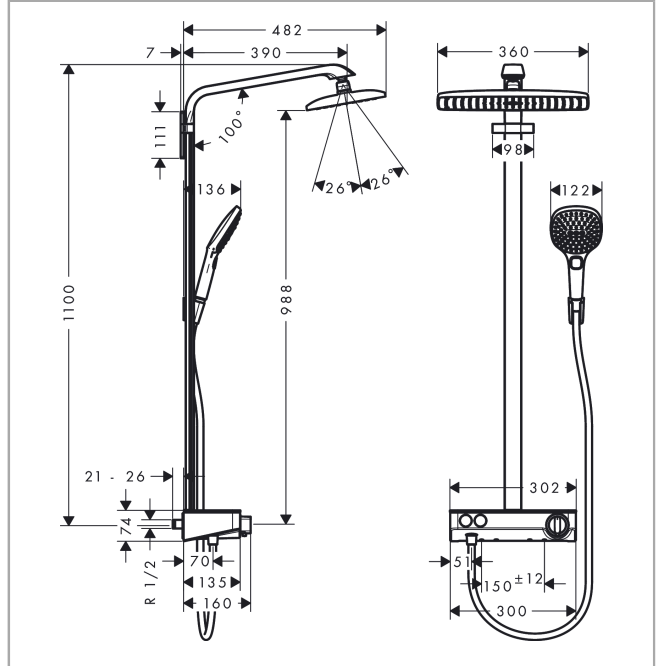

Scale drawing