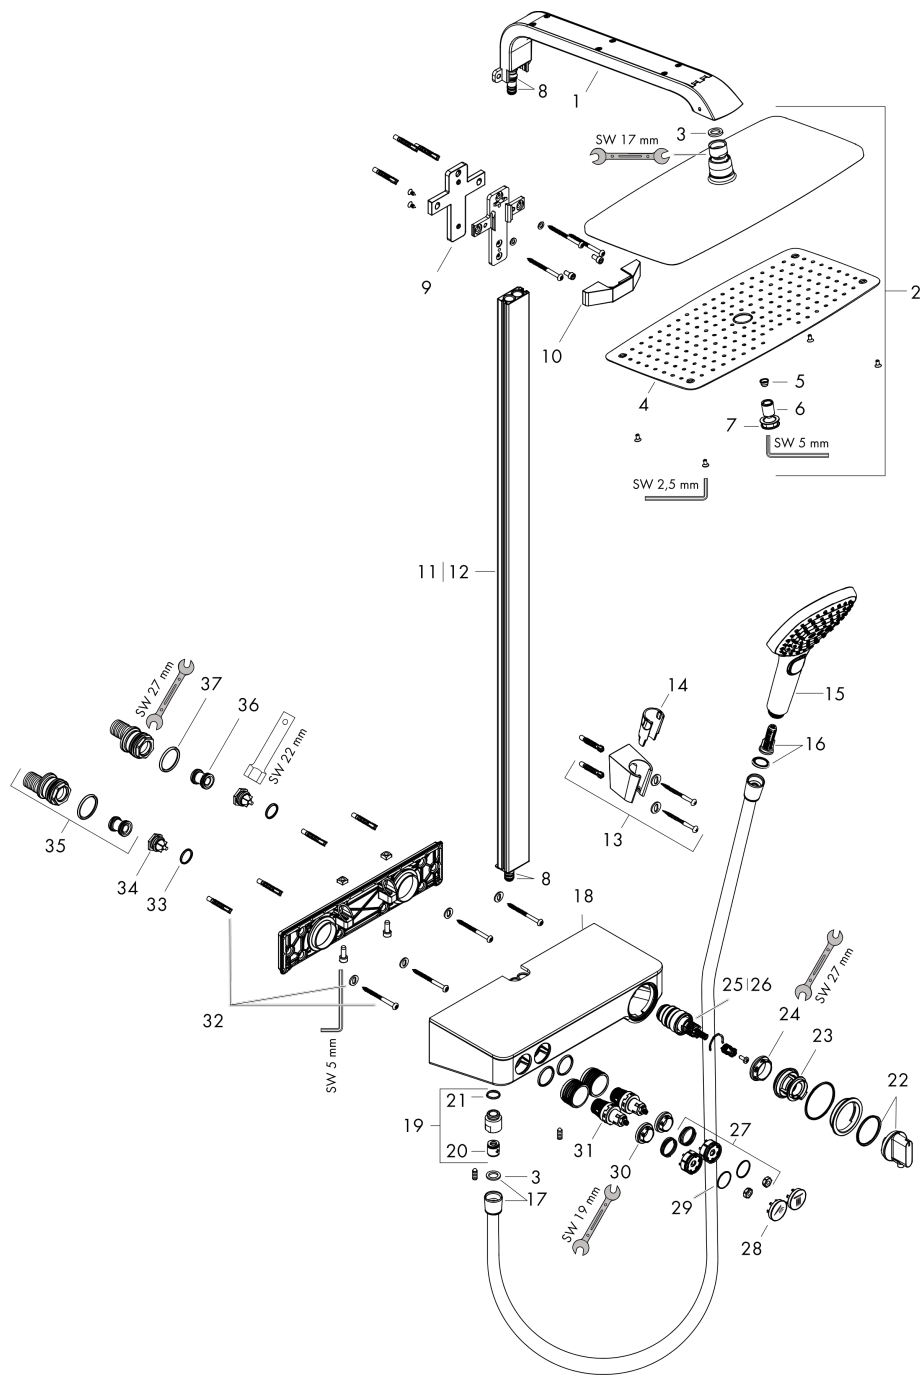

Raindance E
Showerpipe 360 1jet with ShowerTablet Select 300
Finish: **White/Chrome** Article Number: **27288400**

Exploded Drawing

Year of production: **08/15 - 12/21**

Raindance E

Showerpipe 360 1jet with ShowerTablet Select 300

Finish: **White/Chrome** Article Number: **27288400**

Spare part list

Year of production: **08/15 - 12/21**

Pos.	Description	Article Number	PC	PU
1	shower arm	92144000	19	1
2	Overhead shower with female thread G½	27381000	98	1
3	seal	98058000	1	1
4	spray body	92295000	15	1
5	filter	97735000	1	1
6	air jet	95416000	9	1
7	O-ring 15x2	98163000	1	1
8	O-ring 9x1,5	98117000	1	1
9	tile-matching-disk 7 mm	92143000	10	1
10	cover	92142000	8	1
11	pipe with cover (900 mm)	92141000	19	1
12	pipe with cover (1000 mm)	92467000	19	1
13	shower holder	28331000	98	1
14	guide	98918000	1	1
15	handshower	26520400	98	1
16	filter insert	97708000	2	1
17	shower hose Isiflex'B 1,60 m	28276000	98	1
18	escutcheon	92164400	19	1
19	Hose Connection	96044000	5	1
20	set of non return valves DW 15	94074000	5	1
21	O-ring 14x2	98129000	1	1
22	handle for thermostat	98369000	13	1
23	safety set	98370000	2	1
24	nut	98913000	6	1
25	thermostat cartridge	98282000	14	1
26	cartridge for exchanged connections	92373000	18	1
27	spring with sleeve	92340000	4	1
28	set of symbols	98367000	10	1
29	O-ring 20x1	98140000	1	1
30	nut	98368000	4	1
31	shut off unit	95758000	14	1
32	mounting set	96179000	4	1
33	O-ring 17x2	98199000	1	1
34	non return valve (pressure-resistant up to 2 MPa)	95773000	8	1
35	set of S-unions	95772000	13	1
36	noise reduction	96429000	2	1
37	O-ring 29x3	98371000	2	1
a	shut off unit (special)	92361000	14	1
b	adapter for ball S - union	02026000	98	1