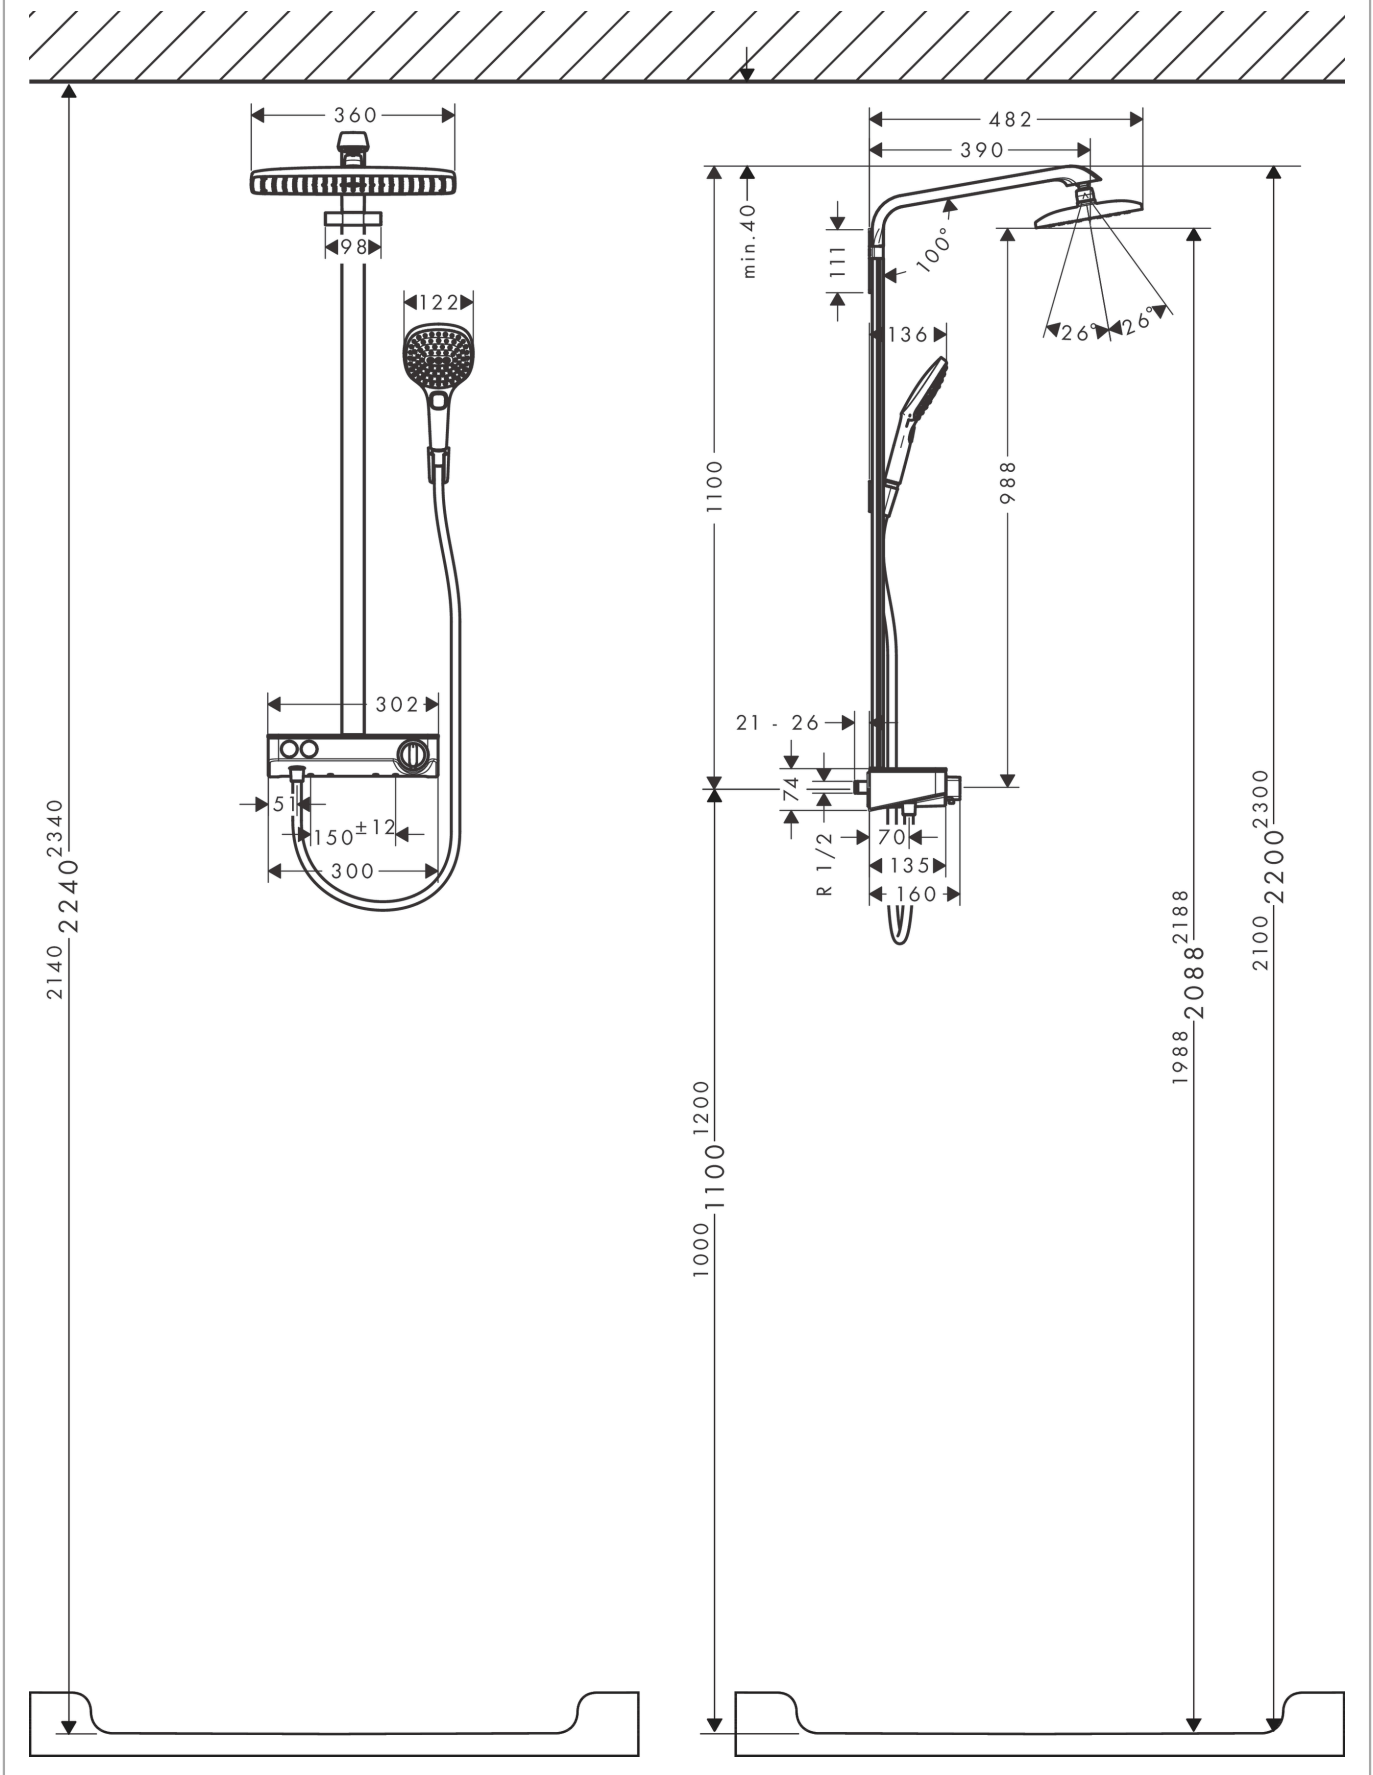

Raindance E
Showerpipe 360 1jet with ShowerTablet Select 300
Finish: **White/Chrome** Article Number: **27288400**

Installation examples