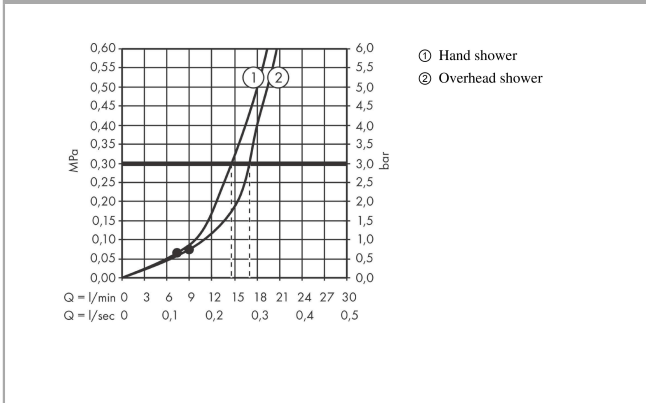

Raindance E

Showerpipe 360 1jet with ShowerTablet Select 300

Finish: **White/Chrome** Article Number: **27288400**

Description

product features

- consists of: overhead shower, hand shower, shower thermostat, shower hose, shower holder, shower bar
- overhead shower Raindance E 360 Air
- shower head size overhead shower: 360 x 190 mm
- spray type overhead shower: RainAir
- shelf made of safety glass
- surface shelf: white glass
- spray type hand shower: RainAir, Rain, Whirl
- maximum flow rate for Showerpipe at 3 bar: 16,9 l/min
- minimum flow pressure: 0,8 bar
- max. operating pressure: 5 bar
- ball-joint: overhead shower angle adjustable
- bar width: 40 mm
- shower arm length overhead shower: 380 mm
- CoolContact thermostat: Prevents the housing from heating up, making showering even safer
- thermostat ShowerTablet Select 300
- safety stop at 40°C
- adjustable hot water limitation
- convenient diversion via Select button
- suitable for continuous flow water heaters
- mounting type: exposed installation
- connection dimension DN15
- connection thread G ½
- centre distance 150 ± 12 mm
- intrinsically safe against backflow
- in case of installation on existing G ¾ connections, adaptor no.02026000 must be used
- 2 functions

Technology

Raindance E
Showerpipe 360 1jet with ShowerTablet Select 300
 Finish: **White/Chrome** Article Number: **27288400**

Product image

Scale drawing

Flowchart

Raindance E
Showerpipe 360 1jet with ShowerTablet Select 300
 Finish: **White/Chrome** Article Number: **27288400**